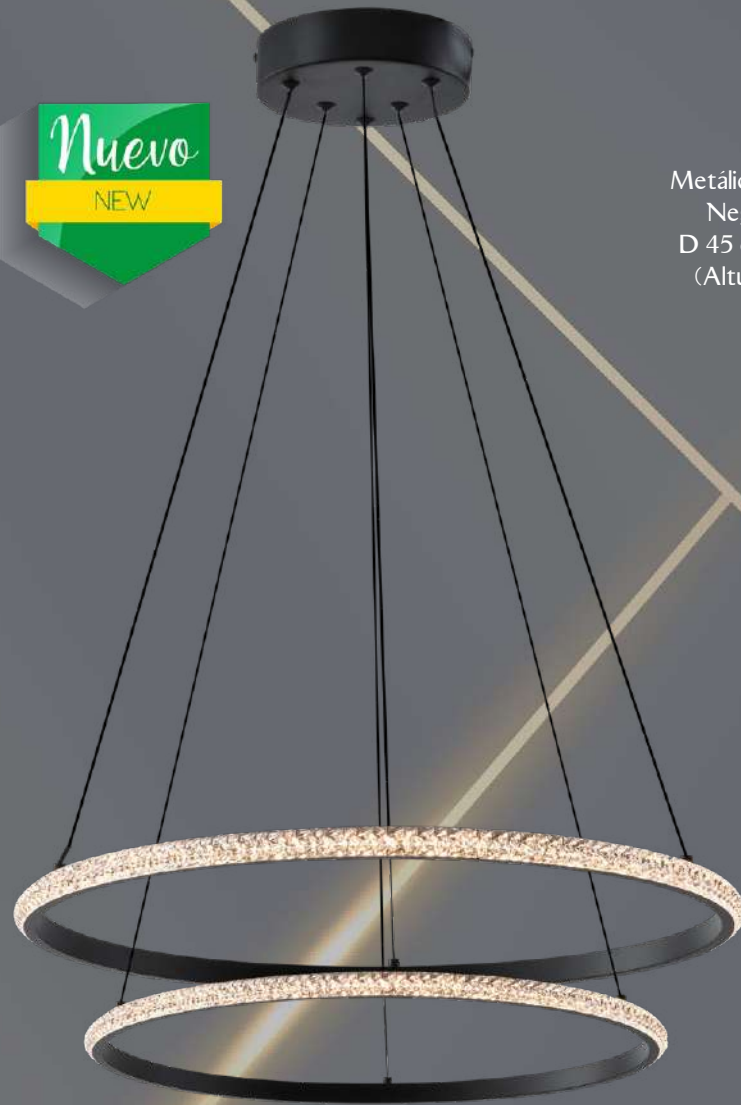

24W LED
3000K
Acrílico Mate / Cromo
D 50 cm A 120 cm
(Altura Ajustable)

Think
LED

50 cm

L42320

20W LED
4000K
Cristal / Cromo
D 60 cm A 120 cm
(Altura Ajustable)

Think
LED

60 cm

7 cm

Cristal Royal

LUMINARIA
DE PARED

33 cm

L42301

6W LED
4000K
Cristal / Cromo
L 33 cm A 10 cm

Think
LED

BELLA Colección

L48200

30W LED
4000K

Metálica Terminado
Negro + Acrílico
D 45 cm A 120 cm
(Altura Ajustable)

Think
LED

Nuevo
NEW

L47460

30W LED
Metálico Terminado
Negro + Acrílico
D 60 + 50 cm A 120 cm
(Altura Ajustable)

Think
LED