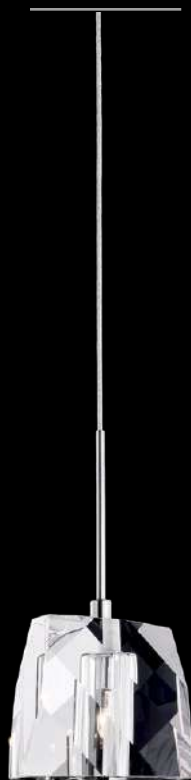

36W + 24W + 48W LED

(108W LED Total)

3000K

Metal Cromo / Cristal

D 80 cm + D 60 cm + D 40 cm

A 120 cm (Altura Ajustable)

Think
LED

DIAMANTE Colección