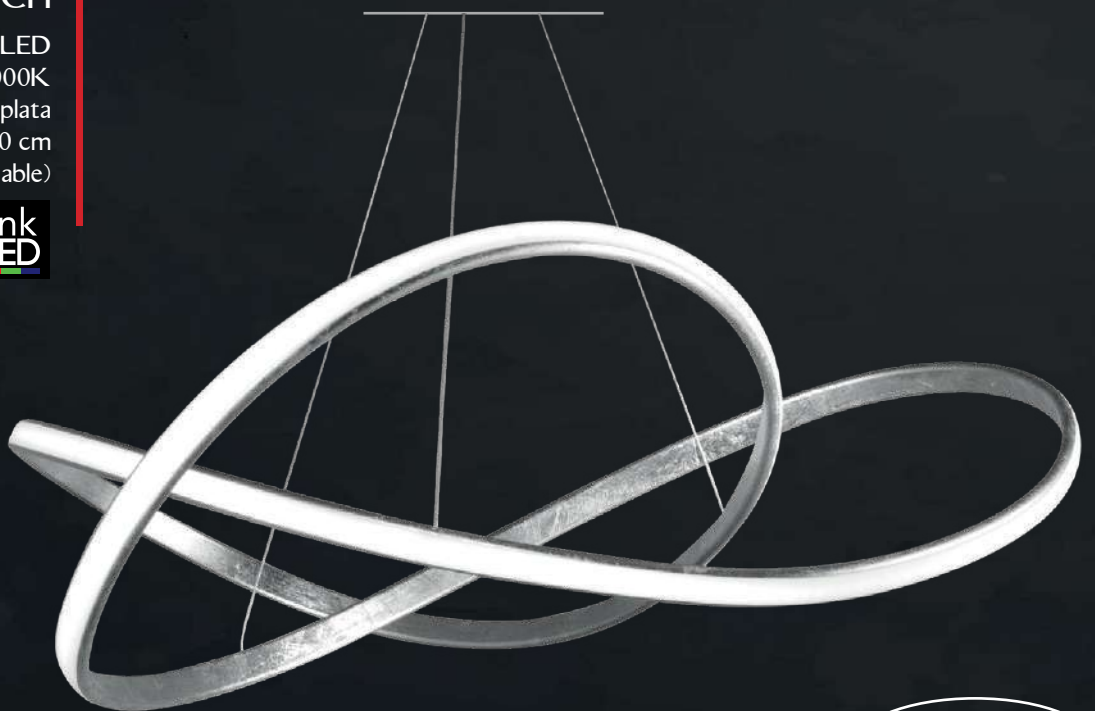

Think
LED

L48070 CH

55W LED

3000K

Metal / Lámina de plata

L 70 cm A 120 cm

(Altura Ajustable)

Think
LED